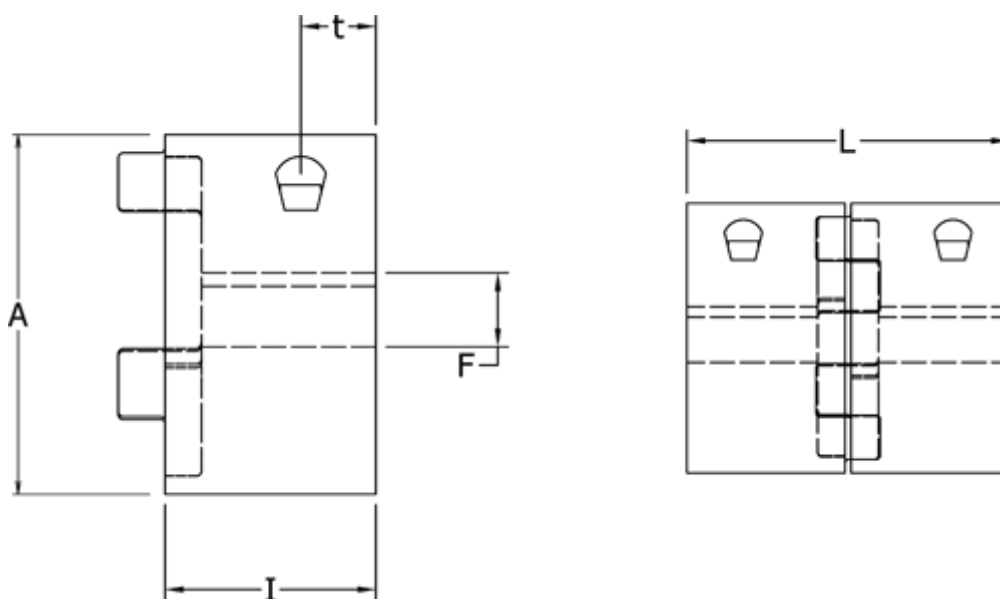

Article number: 3335042M035

Description: Clamping Hub Klonex ES42  
ALU Aluminium, Bore 35H7 mm

## Measures

A = 95  
F = 35  
I = 50  
L = 126  
t = 20.0